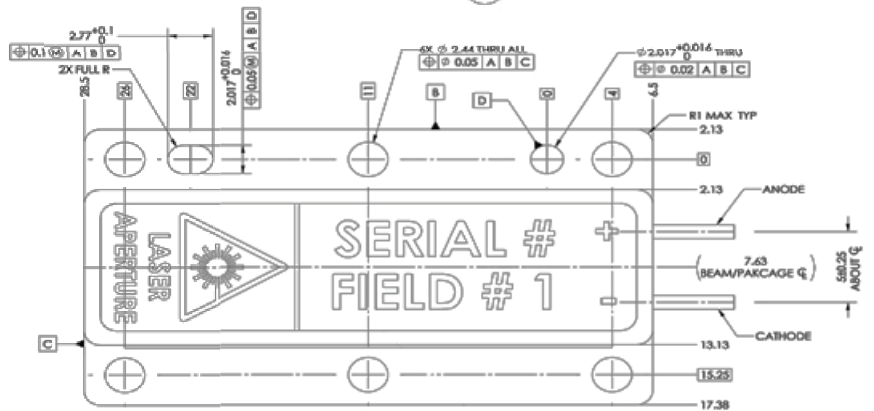

DIRECT DIODE SOURCES

P2

Lasertel products proudly made in the USA
 P: +1 877.844.1444 E: SALES@LASERTEL.COM