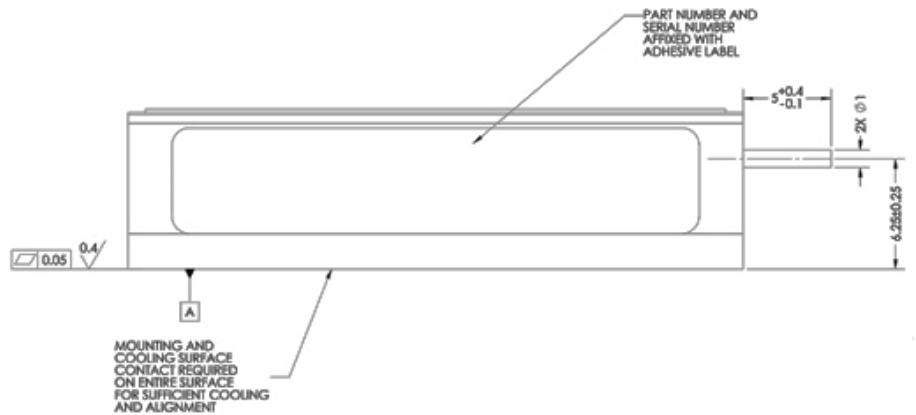

DIRECT DIODE SOURCES

P2

Lasertel products proudly made in the USA
 P: +1 877.844.1444 E: SALES@LASERTEL.COM