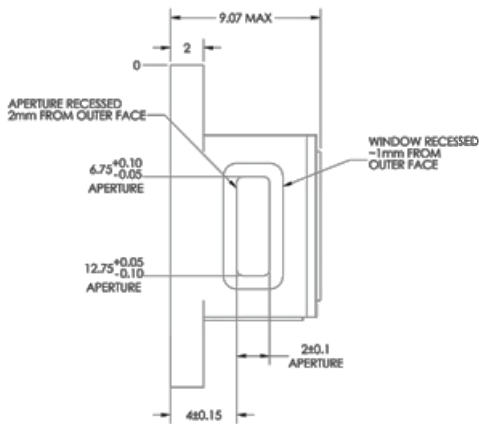

DIRECT DIODE SOURCES

P2

Lasertel products proudly made in the USA
 P: +1 877.844.1444 E: SALES@LASERTEL.COM