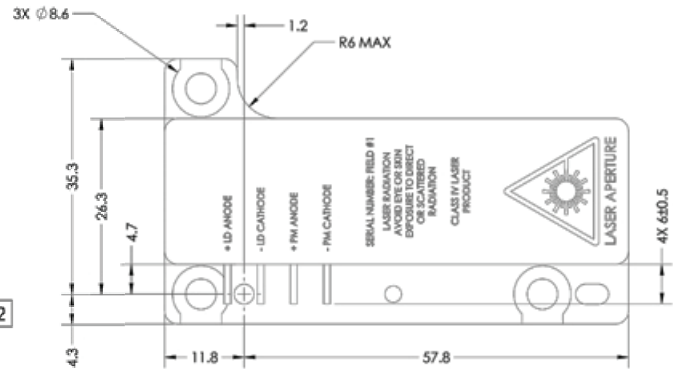

DIRECT DIODE SOURCES

P1

Lasertel products proudly made in the USA
 P: +1 877.844.1444 E: SALES@LASERTEL.COM