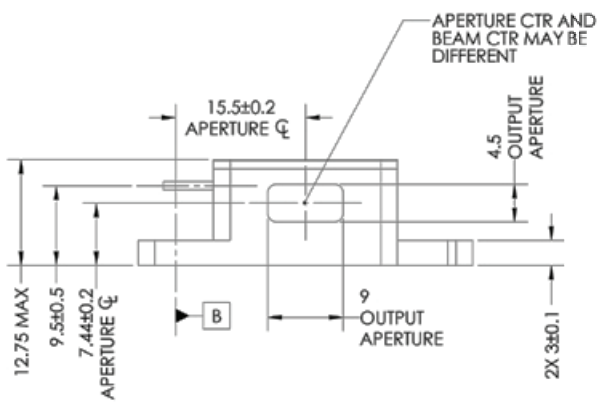

DIRECT DIODE SOURCES

P1

Lasertel products proudly made in the USA
 P: +1 877.844.1444 E: SALES@LASERTEL.COM