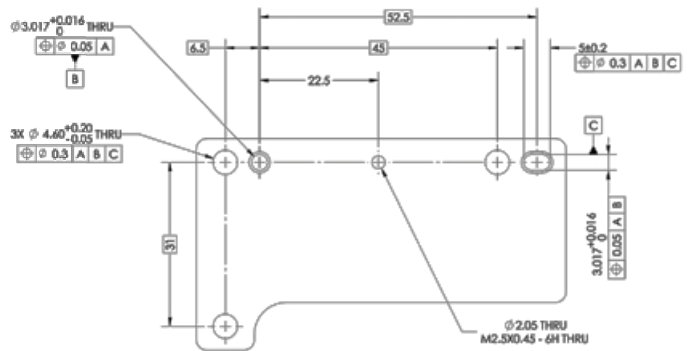

DIRECT DIODE SOURCES

P1

Lasertel products proudly made in the USA
 P: +1 877.844.1444 E: SALES@LASERTEL.COM