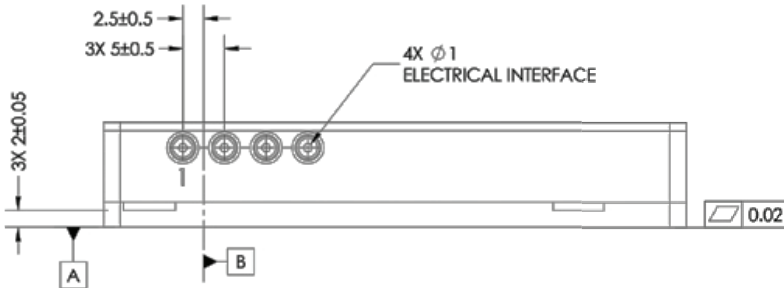

DIRECT DIODE SOURCES

P1

Lasertel products proudly made in the USA
 P: +1 877.844.1444 E: SALES@LASERTEL.COM